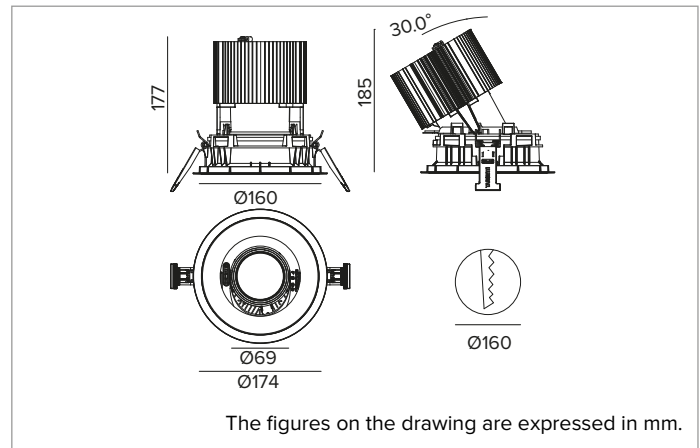

1T8651EL | CTEVO ARCHITECTURAL 160

Adjustable recessed LED projector in a trim version

		3000K	H(m)	D(m)	E _{max} (lx)
		Ra90			47°
Fixture Power	74W	1	0.87	9610	
Source Flux	7558lm	2	1.74	2403	
Fixture Flux	5670lm	3	2.61	1068	
Efficacy	77lm/W	4	3.47	601	
TS1282	I _{max} =1272cd/klm	I _{max}	9613cd	5	4.34
					384

Optic: REFLECTOR

Beam angles: MWFL

Optical efficiency: 75%

Fixture flux: 5670lm

Luminous efficacy: 77lm/W

Photobiological safety: Compliant with RG1 low risk group

MECHANICAL CHARACTERISTICS

Die-cast black painted anodised aluminium body and dissipator. Black colour cover. The optical unit can be adjusted up to 30° on the vertical plane with a mechanical beam locking system and a graduated scale, and 358° on the horizontal plane. Trim version with an integrated black ring.