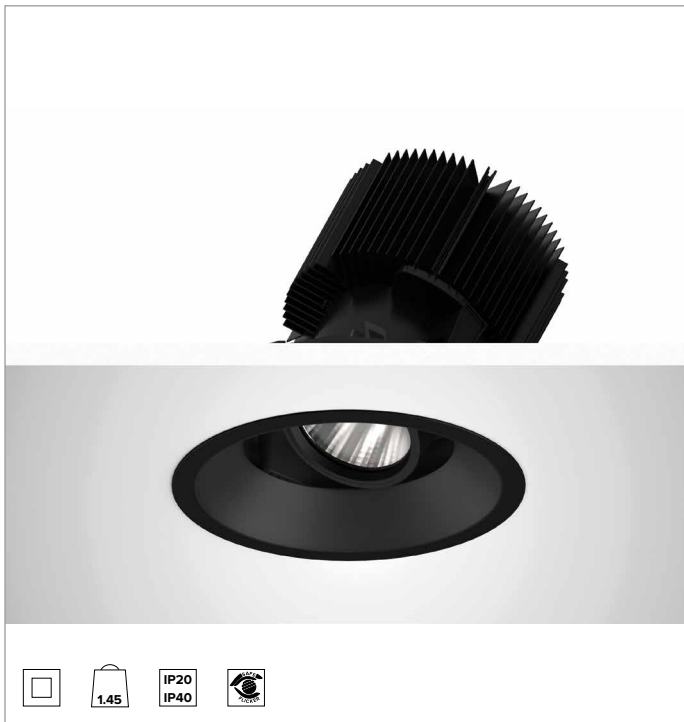

1T8651EL | CTEVO ARCHITECTURAL 160

Adjustable recessed LED projector in a trim version

		3000K	H(m)	D(m)	E _{max} (lx)
		Ra90			47°
Fixture Power	74W	1	0.87	9610	
Source Flux	7558lm	2	1.74	2403	
Fixture Flux	5670lm	3	2.61	1068	
Efficacy	77lm/W	4	3.47	601	
TS1282	I _{max} =1272cd/klm	I _{max}	9613cd	5	4.34
					384

CCT nominal: 3000K

Lifetime (L80/B10): >50000h tq +25°C

ILLUMINOTECHNICAL CHARACTERISTICS

MWFL - precision optics with a black silicone cut off ring. Version with a convex faceted highly reflective anodised aluminium reflector and a holographic diffusion filter. UGR<22 (EN 12464-1).

Optic: REFLECTOR

Beam angles: MWFL

Optical efficiency: 75%

Fixture flux: 5670lm

Luminous efficacy: 77lm/W

Photobiological safety: Compliant with RG1 low risk group

MECHANICAL CHARACTERISTICS

Die-cast black painted anodised aluminium body and dissipator. Black colour cover. The optical unit can be adjusted up to 30° on the vertical plane with a mechanical beam locking system and a graduated scale, and 358° on the horizontal plane. Trim version with an integrated black ring.

Colour and finish: Deep black

Weight: 1.45Kg

Version: TRIM HO

Degree of protection: IP20 for recessed part

Degree of protection: IP40 for exposed part

ELECTRICAL CHARACTERISTICS

Integrated electronic ON-OFF driver.